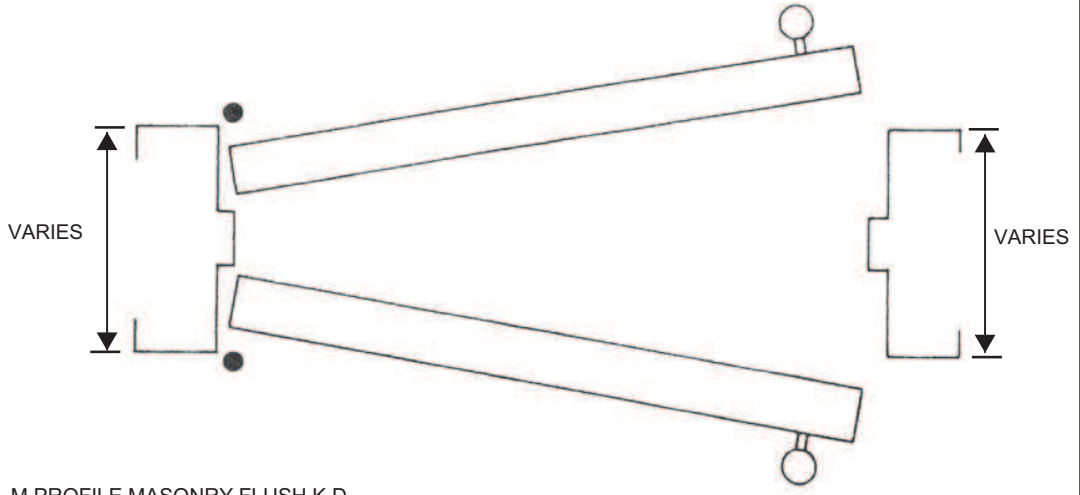

TECHNICAL DATA SHEET

F - 500 - 01 COMMUNICATING FRAME

M PROFILE MASONRY FLUSH K.D.

D PROFILE DRYWALL K.D.

EQUAL RABBET
1 15/16" FOR 1 3/4" DOORS
4 7/8" THRU 8 3/4" JAMB DEPTH

EQUAL RABBET
1 15/16" FOR 1 3/4" DOORS
4 7/8" THRU 8 3/4" JAMB DEPTH